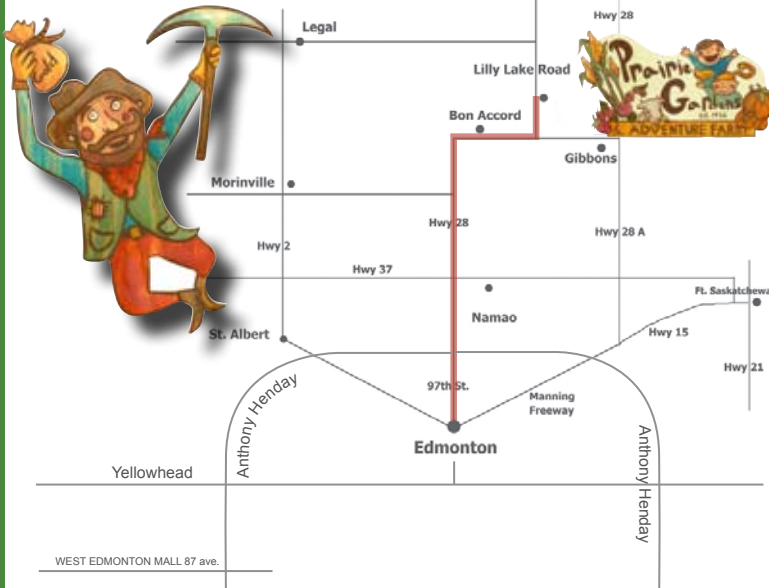

Good Old Fashion Family Fun For All Ages!

Prairie Gardens and Adventure Farm is an award winning 35-acre adventure farm packed with old-fashioned family fun.

Join the over 1 million visitors to the farm! There's 50 fun family activities including a mindbender corn maze with over 2 km of trails, a gem mine, trackless train, magical festivals, U-Pick strawberries, and a fall pumpkin patch.

25 minutes north of Edmonton on Hwy 28 (97St).

Over 50 Fun Farm Activities & Adventures

Join the 1 Million Guests That Have Visited Our Farm!

Don't miss the Petting Farm & Mindbender Corn Maze

OPEN DAILY
APRIL - OCTOBER
BON ACCORD

Join the 1 Million Guests That Have Visited Our Farm!

Located just 25 km north of Edmonton on Hwy 28

Look inside for your FREE popcorn voucher!

In Partnership With:

PrairieGardensAdventureFarm.com

Sturgeon County, Alberta, Canada 780.921.2272
Toll Free 1-888-921-2270